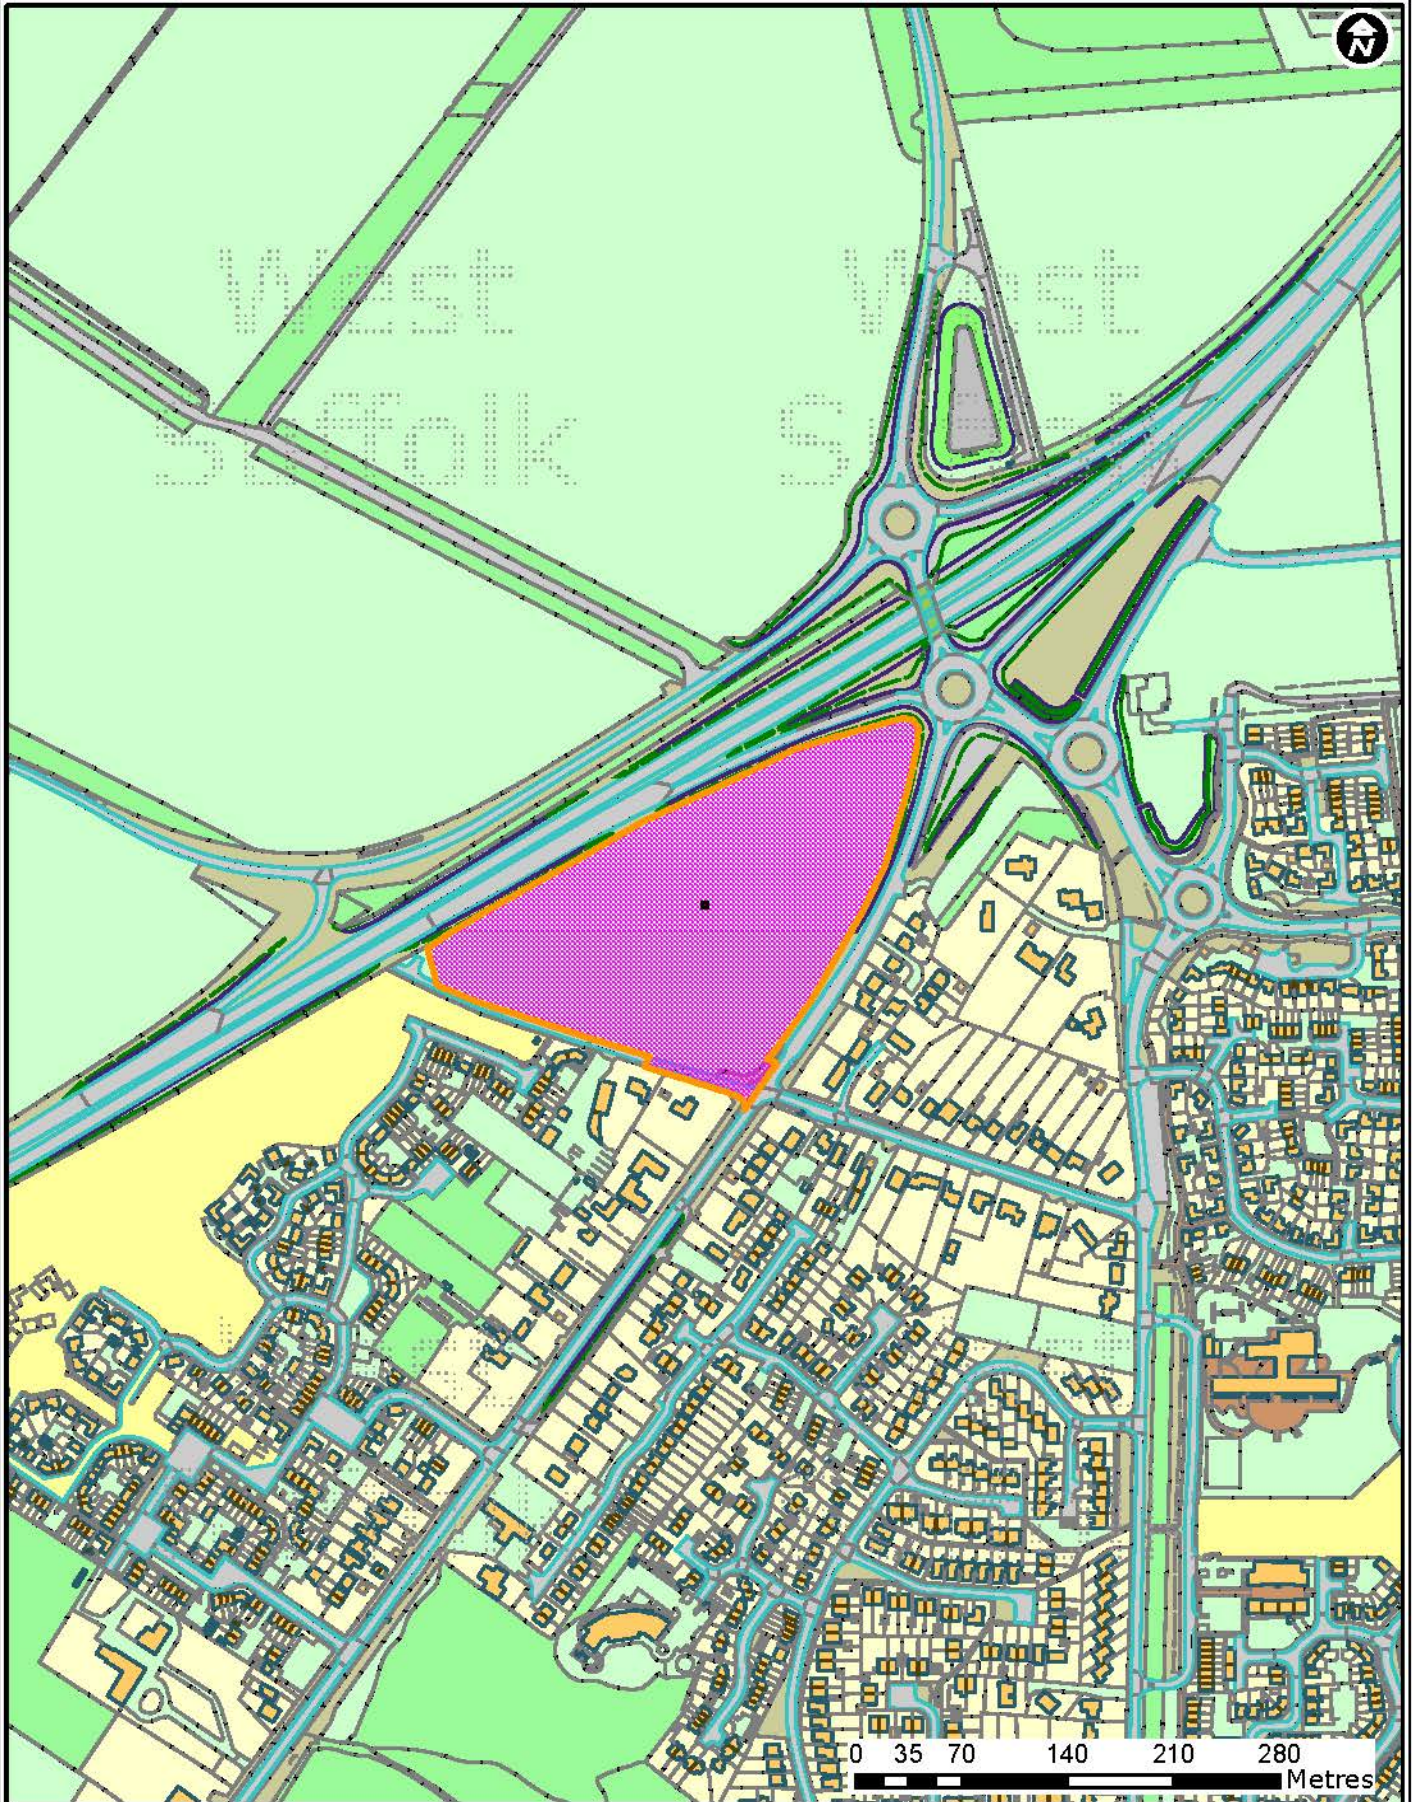

DC/16/0596/OUT

Land East of Newmarket Road and North of Elms Road, Red Lodge

Forest Heath • St Edmundsbury

West Suffolk
working together

© Crown Copyright and database rights 2015 Ordnance Survey 100019675/100023282. You are not permitted to copy, sub-license, distribute or sell any of this data to third parties in any form. Use of this data is subject to terms and conditions. See www.westsuffolk.gov.uk/disclaimer.cfm.

Scale: 1:5,000
Date: 23/08/2016